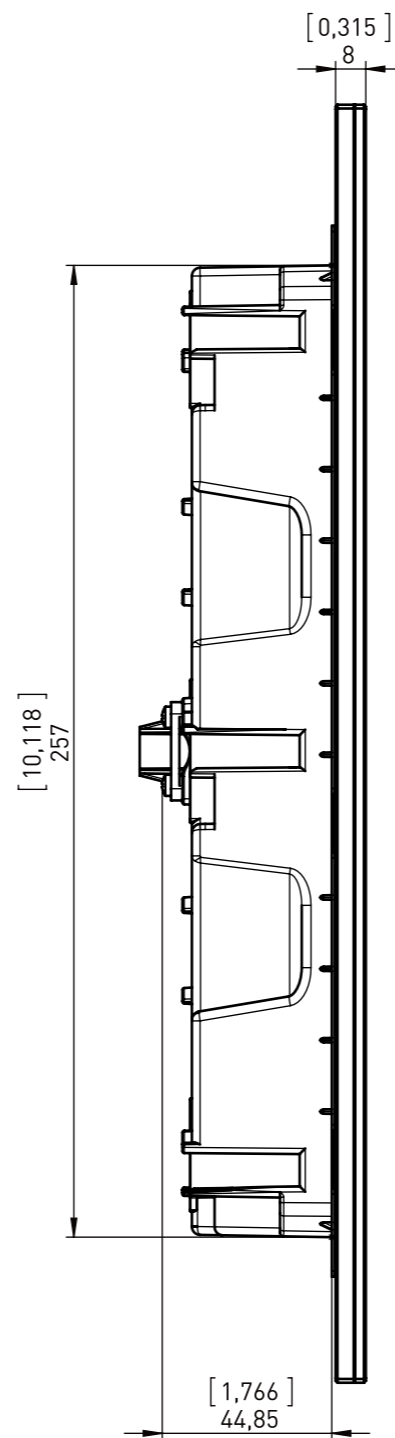

SCALE 1:5

SOLID WALL INSTALLATION BOX INNO-PAD

UNITS OF MEASUREMENT: MILLIMETRE & [INCH]

INNO International GmbH
 Heinrich-Hertz-Straße 12
 59423 Unna
 Tel. +49 (0)2303 333 333

SCALE 1:5

INSTALLATION BOX INNO-PAD