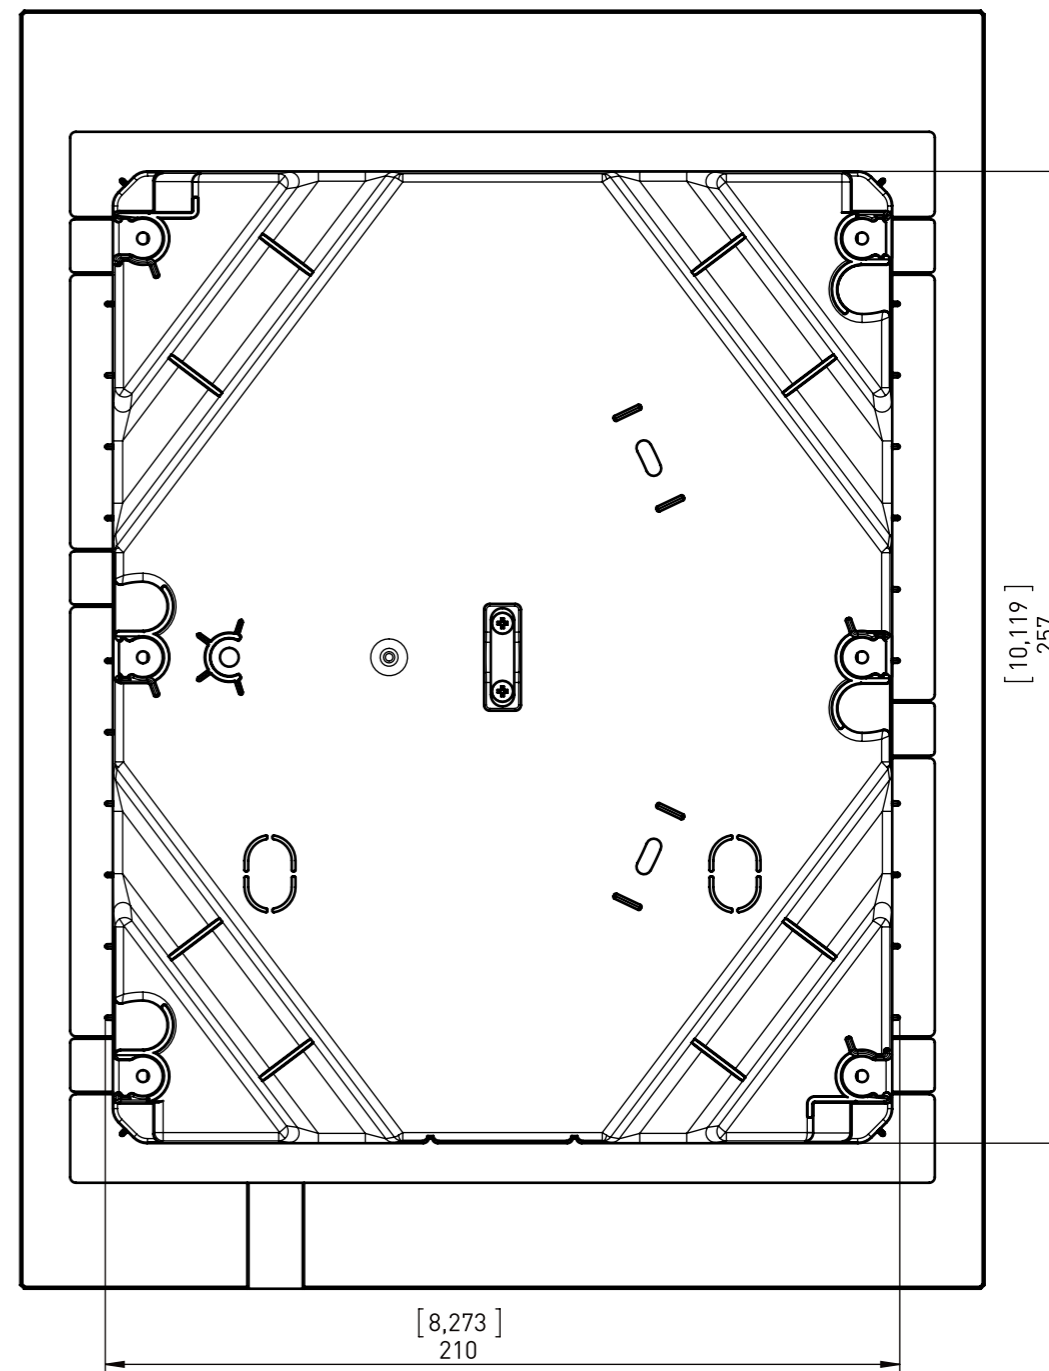

SCALE 1:5

SOLID WALL INSTALLATION BOX INNO-PAD

UNITS OF MEASUREMENT: MILLIMETRE & [INCH]

INNO International GmbH
 Heinrich-Hertz-Straße 12
 59423 Unna
 Tel. +49 (0)2303 333 333

SCALE 1:5

INSTALLATION BOX INNO-PAD