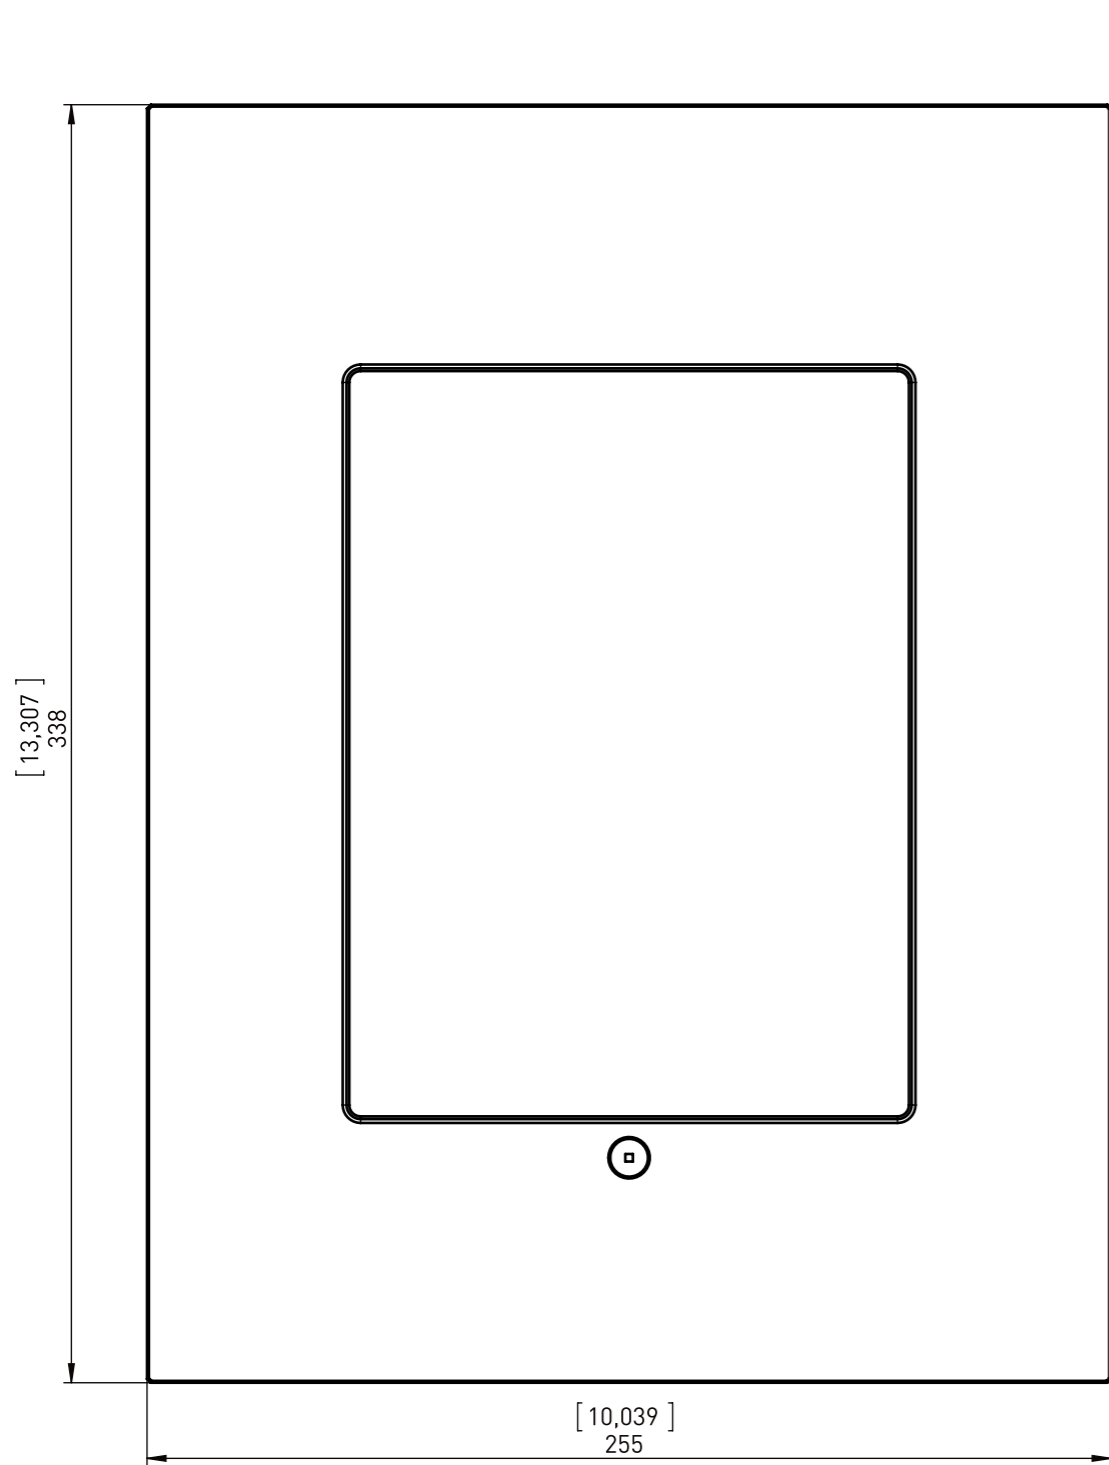

SCALE 1:5

SOLID WALL INSTALLATION BOX INNO-PAD

UNITS OF MEASUREMENT: MILLIMETRE & [INCH]

INNO International GmbH
 Heinrich-Hertz-Straße 12
 59423 Unna
 Tel. +49 (0)2303 333 333

SCALE 1:5

INSTALLATION BOX INNO-PAD