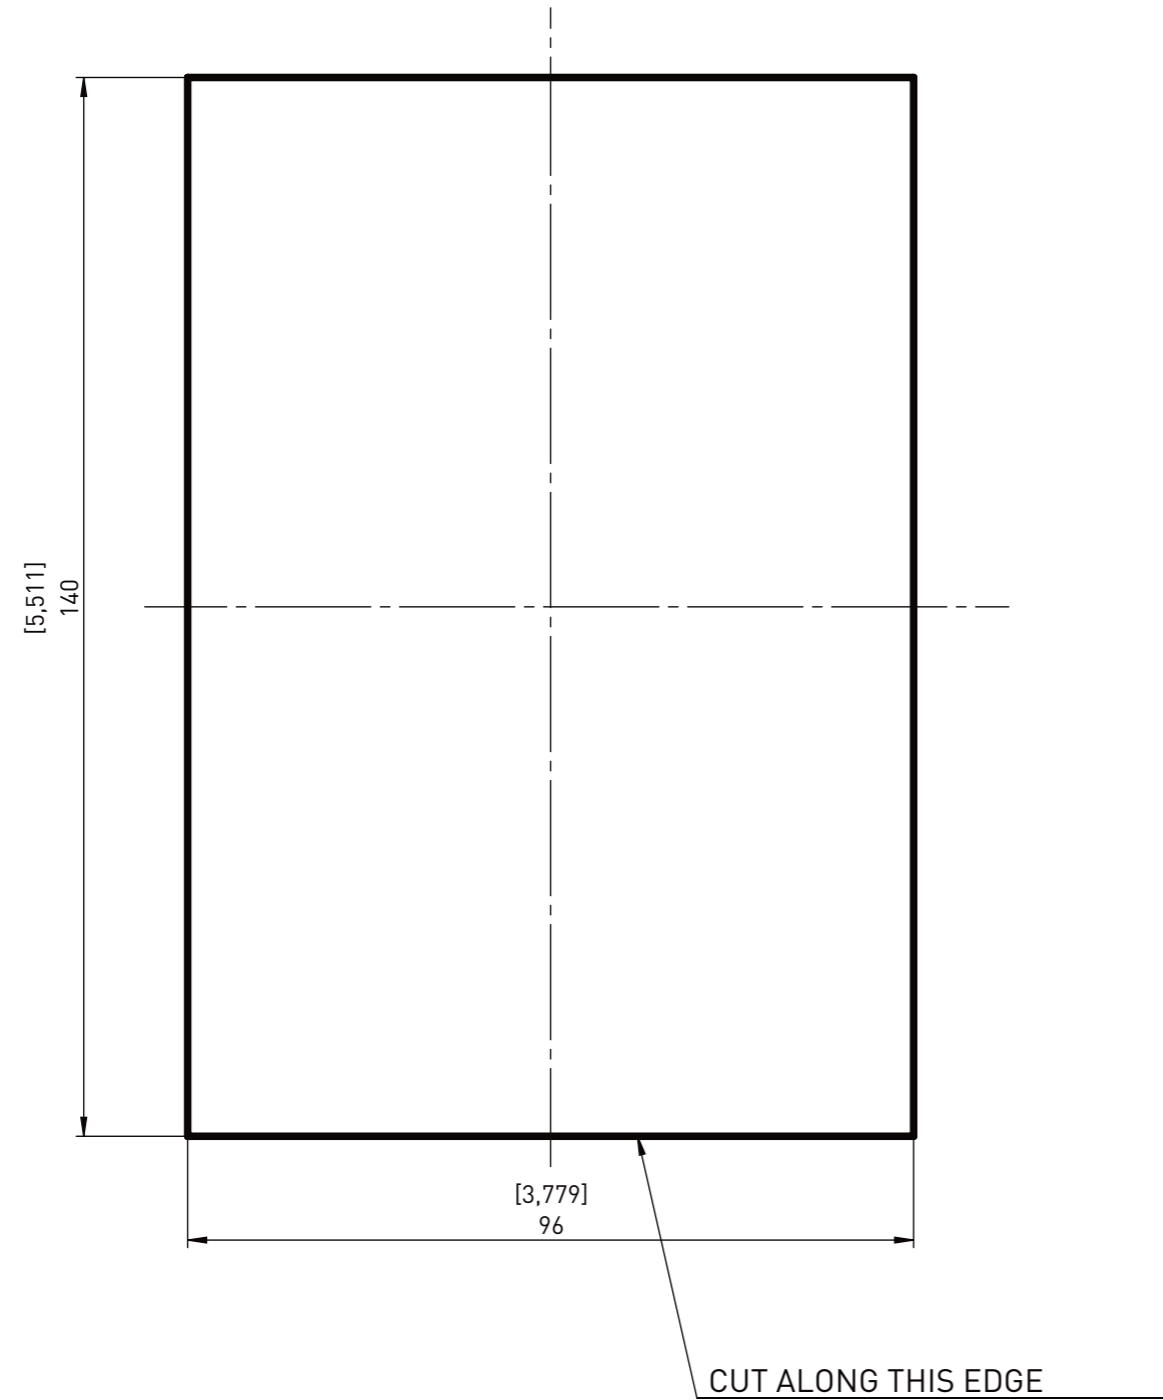

SOLID WALL INSTALLATION BOX INNO-POD

INSTALLATION BOX INNO-POD

MUST BE PRINTED IN A 1:1 SCALE WITH NO SHRINKAGE
UNITS OF MEASUREMENT: MILLIMETRE & [INCH]

INNO International GmbH
Heinrich-Hertz-Straße 12
59423 Unna
Tel. +49 (0)2303 333 333