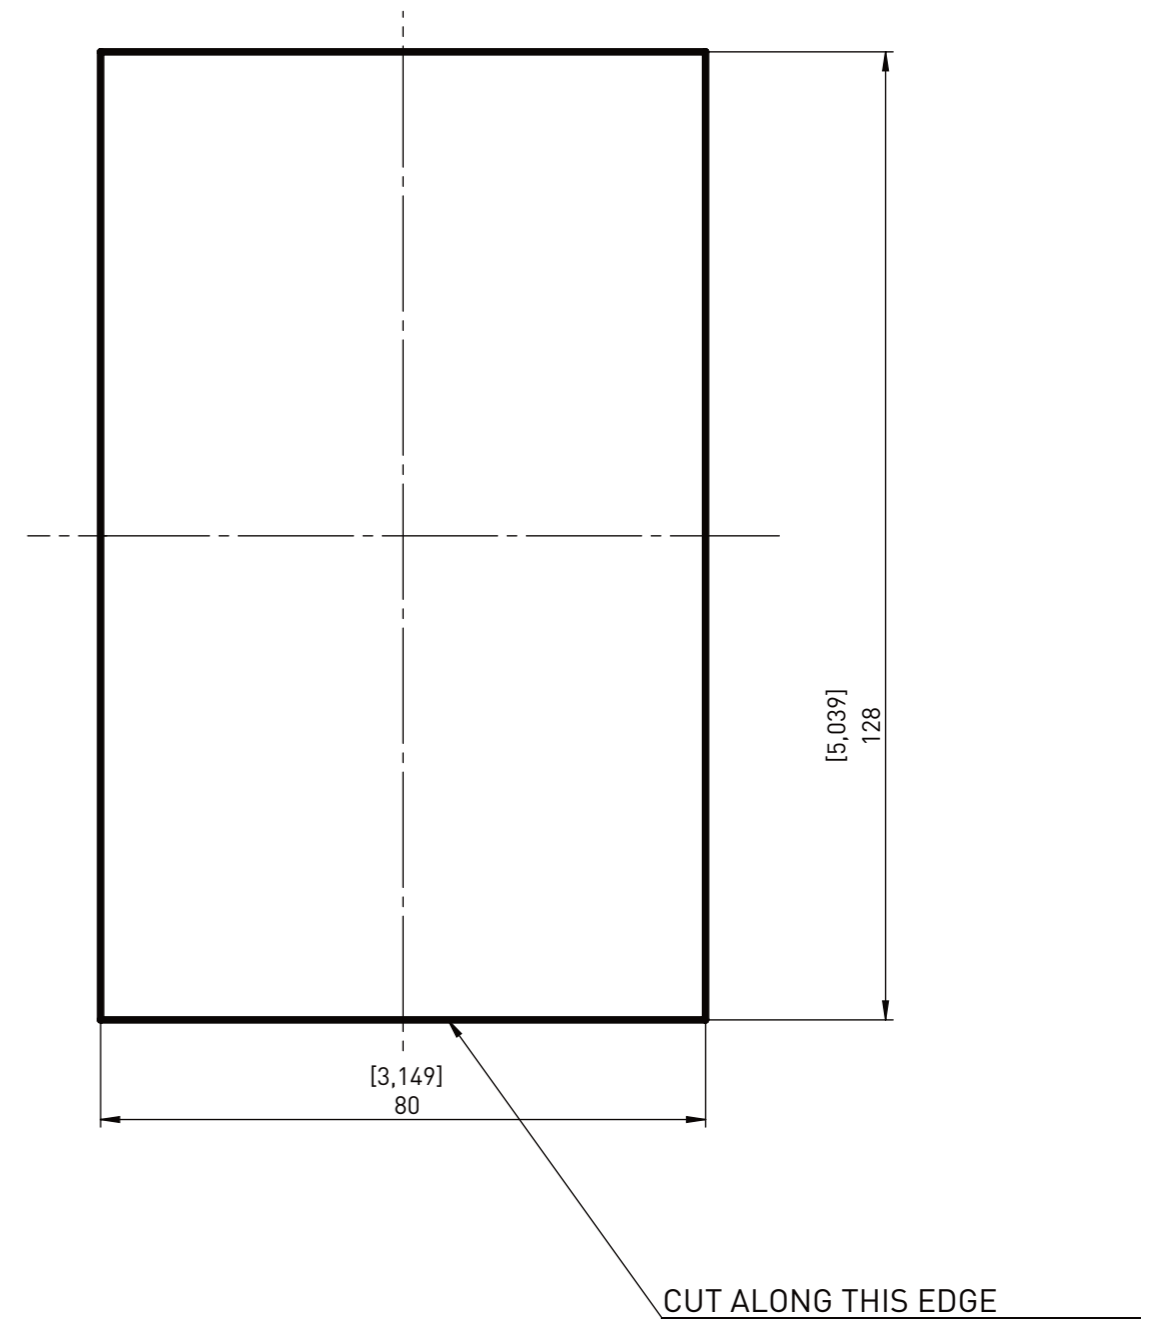

SOLID WALL INSTALLATION BOX INNO-POD

INSTALLATION BOX INNO-POD

MUST BE PRINTED IN A 1:1 SCALE WITH NO SHRINKAGE
UNITS OF MEASUREMENT: MILLIMETRE & [INCH]

INNO International GmbH
Heinrich-Hertz-Straße 12
59423 Unna
Tel. +49 (0)2303 333 333