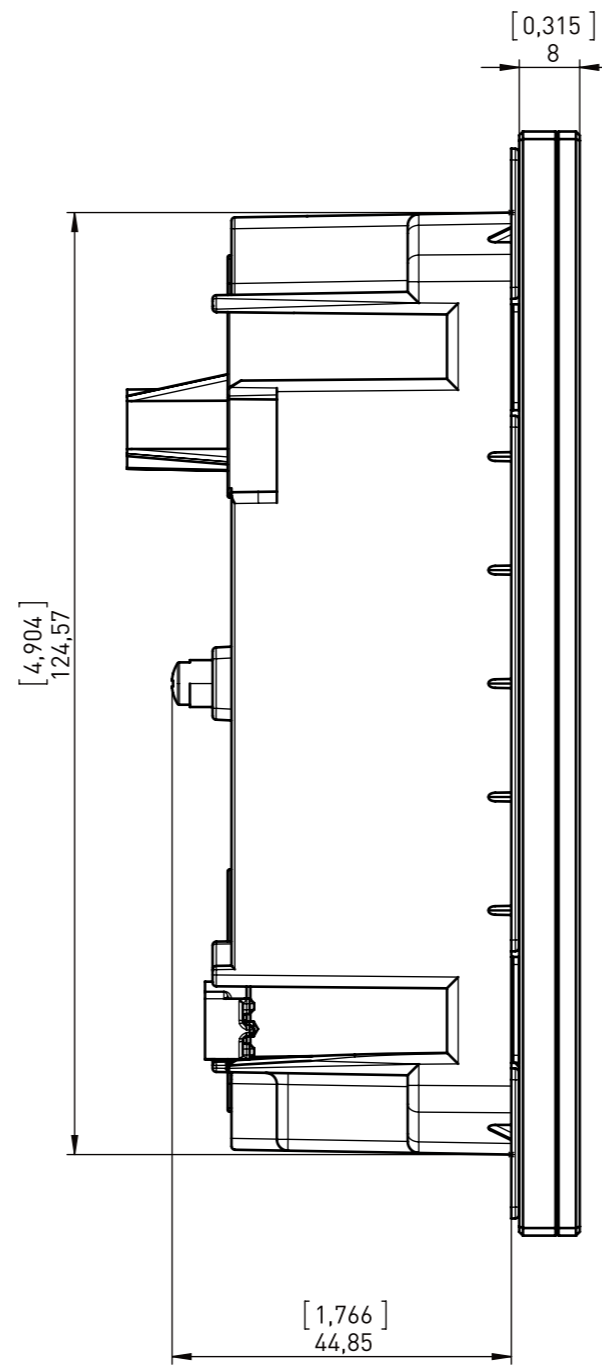

SOLID WALL INSTALLATION BOX INNO-POD

SCALE 1:2

UNITS OF MEASUREMENT: MILLIMETRE & [INCH]

INNO International GmbH
 Heinrich-Hertz-Straße 12
 59423 Unna
 Tel. +49 (0)2303 333 333

SCALE 1:2

INSTALLATION BOX INNO-POD