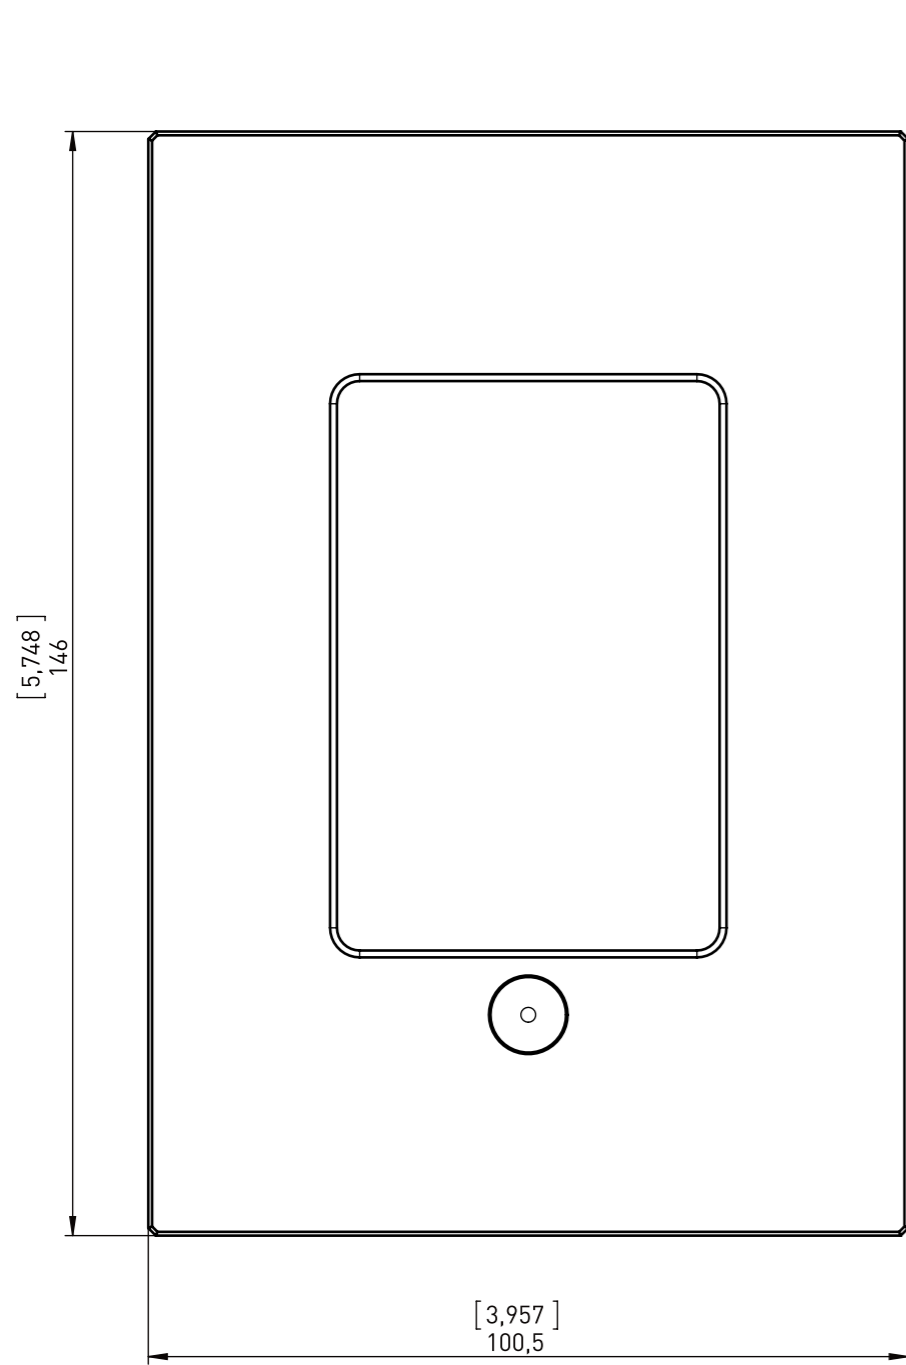

SOLID WALL INSTALLATION BOX INNO-POD

SCALE 1:2

UNITS OF MEASUREMENT: MILLIMETRE & [INCH]

INNO International GmbH
 Heinrich-Hertz-Straße 12
 59423 Unna
 Tel. +49 (0)2303 333 333

SCALE 1:2

INSTALLATION BOX INNO-POD