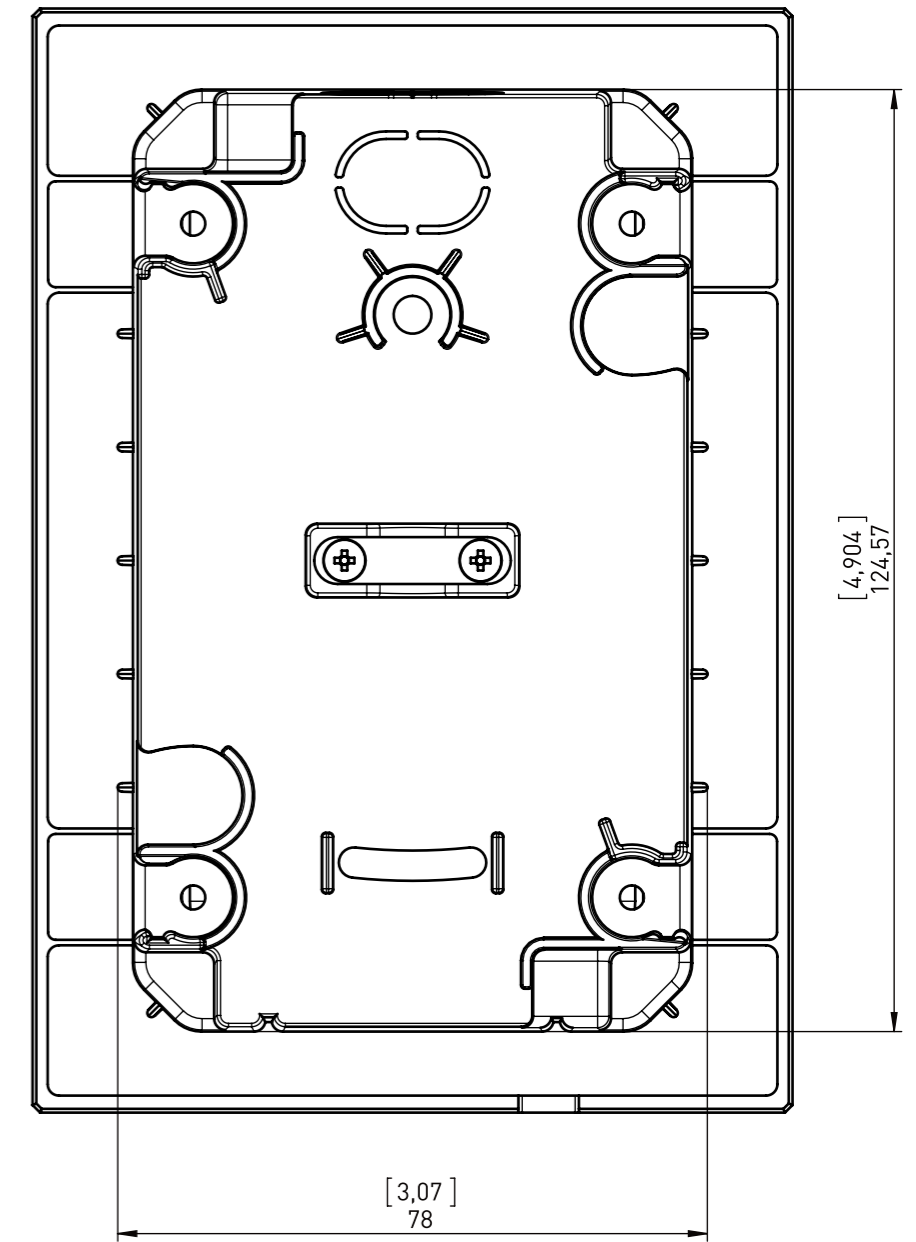

SOLID WALL INSTALLATION BOX INNO-POD

SCALE 1:2

UNITS OF MEASUREMENT: MILLIMETRE & [INCH]

INNO International GmbH
 Heinrich-Hertz-Straße 12
 59423 Unna
 Tel. +49 (0)2303 333 333

SCALE 1:2

INSTALLATION BOX INNO-POD