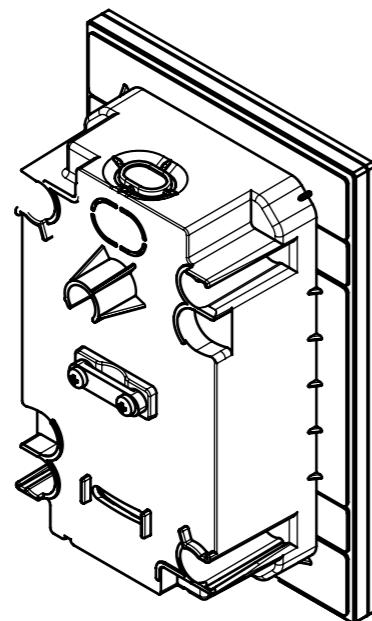

SOLID WALL INSTALLATION BOX INNO-POD

SCALE 1:2

UNITS OF MEASUREMENT: MILLIMETRE & [INCH]

INNO International GmbH
 Heinrich-Hertz-Straße 12
 59423 Unna
 Tel. +49 (0)2303 333 333

SCALE 1:2

INSTALLATION BOX INNO-POD